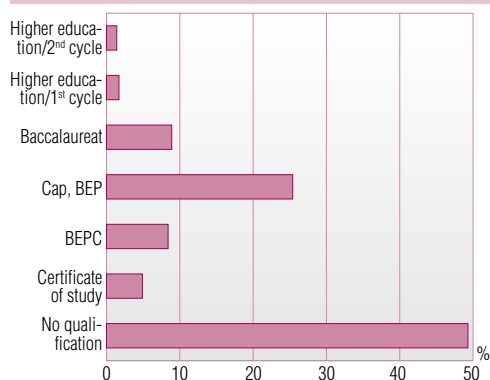

Unemployed by highest qualification at 2004 census [1]

SOURCES [1] INSEE-ISEE, Résultats du recensement de la Population 2004. [2] INSEE-ITSEE, Résultats des recensements de la Population 1996 et 1989.