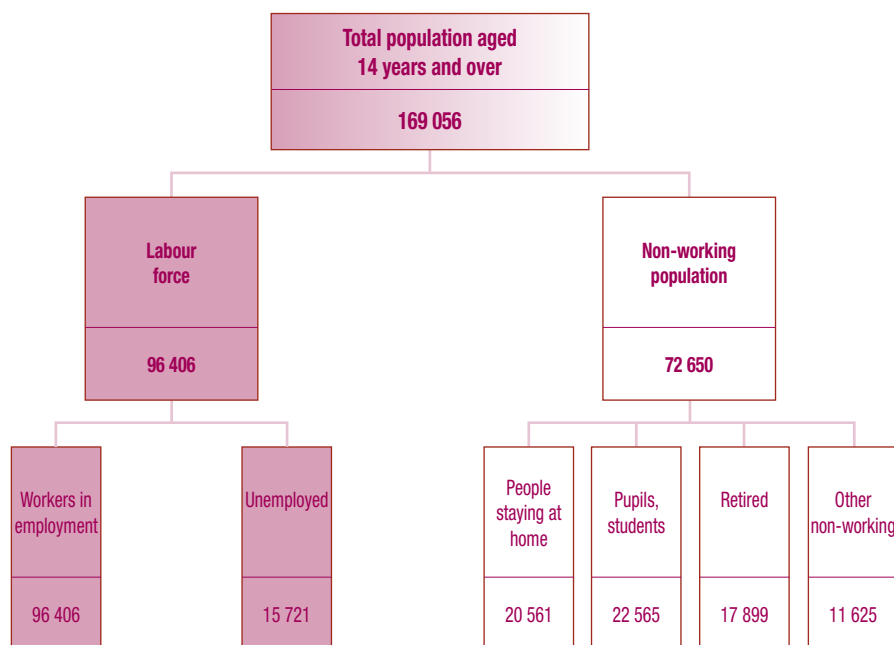

11-EMPLOYMENT

11.1 Labour force

Population aged 14 years and over according to activity status
(2004 Population census) [1]

Labour force by situation and province (2004 census) [1]

	Workers in employment	Unemployed	Labour force
Loyalty islands province	4 049	2 579	6 628
Northern province	12 291	4 872	17 163
Southern province	64 345	8 270	72 615
New Caledonia	80 685	15 721	96 406

Unit: number

Labour force, unemployment rate and activity rate in various censuses [1 and 2]

	Workers in employment	Unemployed	Labour force	Unemployment rate	Activity rate
1989 (a)	54 230	10 520	65 945	16.0	57.7
1996 (a)	64 377	15 018	80 589	18.6	57.3
2004	80 685	15 721	96 406	16.3	57.0

Units: number, %